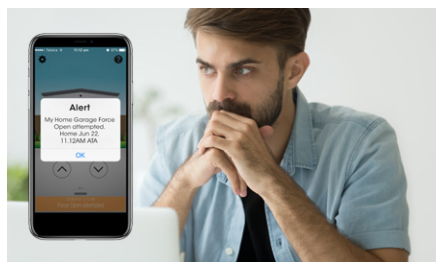

HIRO™ GDO-12

POWERHOUSE PERFORMANCE FOR DEMANDING APPLICATIONS

If you need to power a very large rolling door or live in a high wind area, Hiro™ is the ideal choice. Hiro™'s heavy duty motor delivers extraordinary power and its compact design allows it to be used in tight spaces within your garage or shed.

External keypad

\$

2-Button Remote

\$

SMART UPGRADE

ANYWHERE, ANYTIME

Monitor and control your door remotely. Set multiple users. Know who opened your garage and when.

ALERTS

Stop worrying. You will get an alert if you have left your door open.

GRANT ACCESS

Let the dog walker in. Schedule recurring access.

DOWNLOAD THE APP AND TRY IN DEMO MODE NOW!

Scan QR code to download App for iOS devices