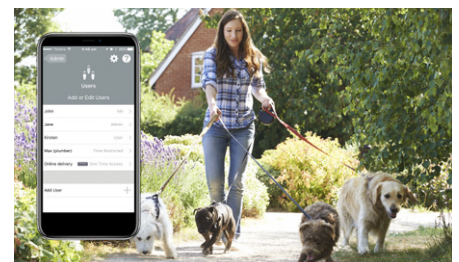

External keypad

\$

2-Button Remote

\$

SMART UPGRADE

ANYWHERE, ANYTIME

Monitor and control your door remotely. Set multiple users. Know who opened your garage and when.

ALERTS

Stop worrying. You will get an alert if you have left your door open.

GRANT ACCESS

Let the dog walker in. Schedule recurring access.

DOWNLOAD THE APP AND TRY IN DEMO MODE NOW!

Scan QR code to download App for iOS devices