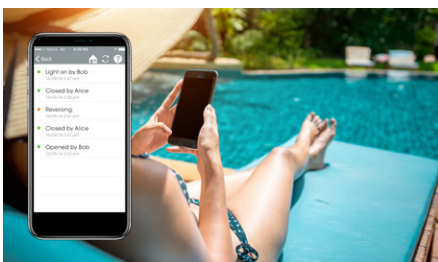

External keypad

\$

2-Button Remote

\$

SMART UPGRADE

ANYWHERE, ANYTIME

Monitor and control your door remotely. Set multiple users. Know who opened your garage and when.

ALERTS

Stop worrying. You will get an alert if you have left your door open.

GRANT ACCESS

Let the dog walker in. Schedule recurring access.

DOWNLOAD THE APP AND TRY IN DEMO MODE NOW!

Scan QR code to download App for iOS devices